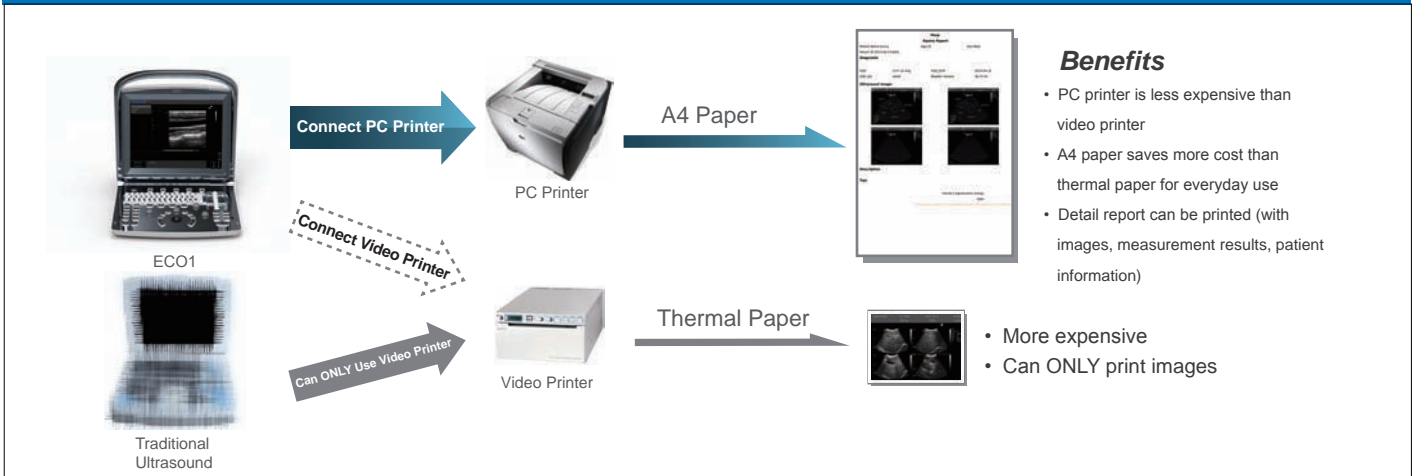

12 inch rotatable LED monitor (0~30°) with different viewing angles

One key to quickly save

Anti-water keyboard Cover

DICOM 3.0 (option), USB

Ultra-compact

Clips for quickly recall (CINE, Still images)

Carrying case (BG-100): go anywhere you want

ECO1

Premium Design, Surprising Price

Support PC Printer

Advanced Technologies

Speckle Reduction Algorithm(SRA)

SRA is the technique that uses a variety of denoising algorithm to suppress speckle, smooth the tissue images, and make the faint edge more appearing.