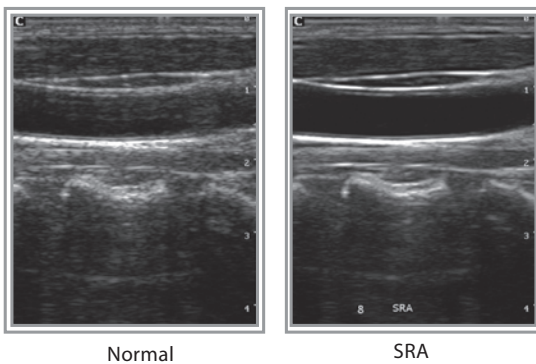

ECO1

Premium Design, Surprising Price

Support PC Printer

Advanced Technologies

Speckle Reduction Algorithm(SRA)

SRA is the technique that uses a variety of denoising algorithm to suppress speckle, smooth the tissue images, and make the faint edge more appearing.

Great image quality

Elbow Joint, B Mode

Fetal Hand, B Mode

Fetal Head, B Mode

Uterus, 2B Mode

Follicle, B Mode

Kidney, B Mode

Convex C3-A