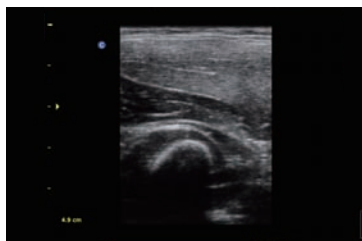

ECO1

Premium Design, Surprising Price

Support PC Printer

Advanced Technologies

Speckle Reduction Algorithm(SRA)

SRA is the technique that uses a variety of denoising algorithm to suppress speckle, smooth the tissue images, and make the faint edge more appearing.

Great image quality

Elbow Joint, B Mode

Fetal Hand, B Mode

Fetal Head, B Mode

Uterus, 2B Mode

Follicle, B Mode

Kidney, B Mode

Convex C3-A